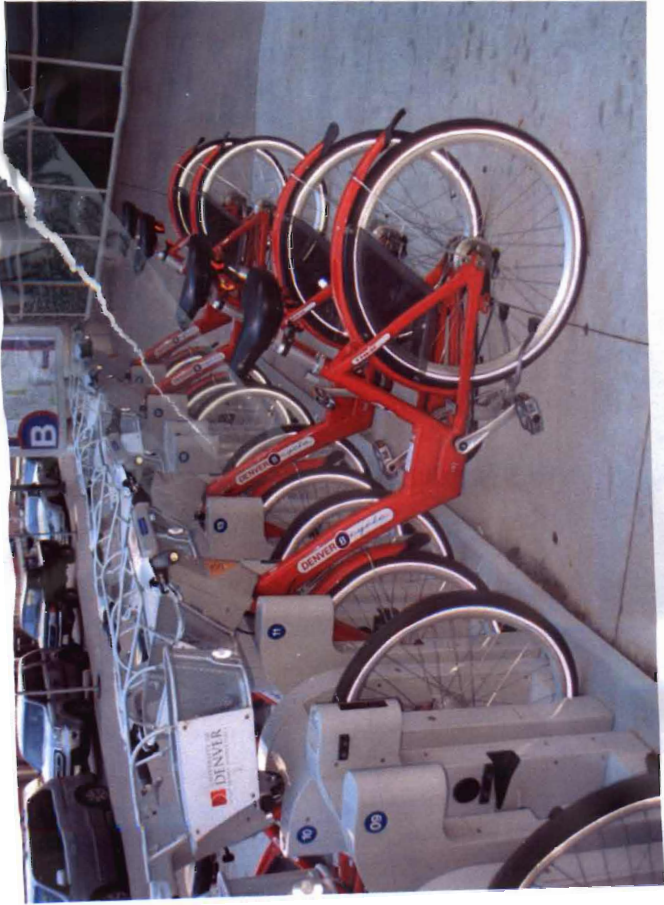

B-Cycle - Chicago

B-Cycle - Denver