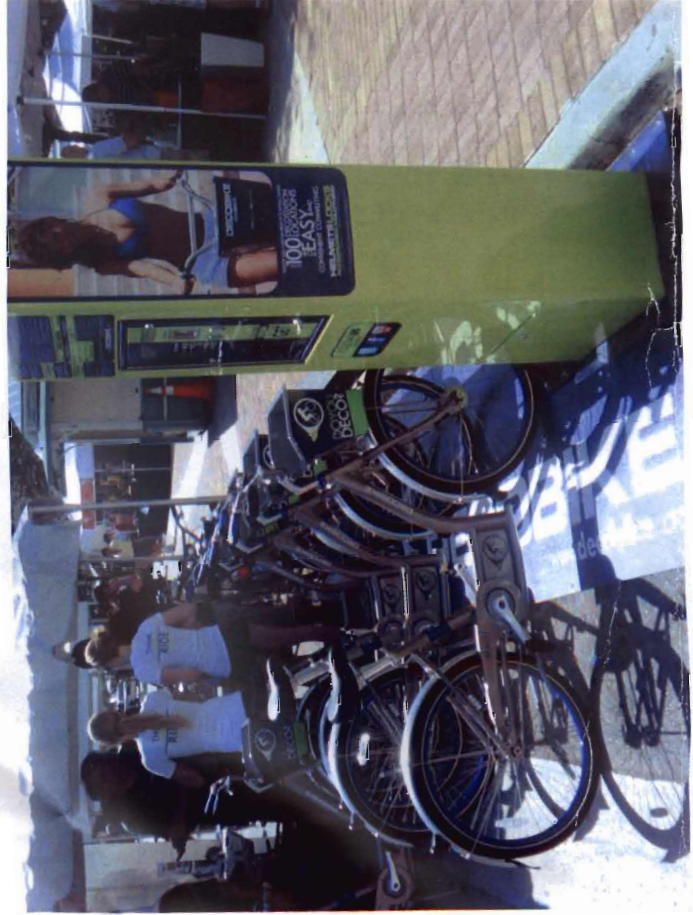

Bike Share Branding

City	Name	System	Title Sponsor	Sponsor \$	Sponsor Display	Stations	Bicycles
Montreal	BIXI Montreal	Bixi	Rio Tinto Alcan	Operations, Aluminum	Adv Panel - Base	400	5,000
Minneapolis	Nice Ride	Bixi	Blue Cross/Shield	\$1.5 million (challenge)	On bike	58	450
Washington DC	Capital Bikeshare	Bixi	-	-	-	110	1100
Melbourne	Bike Share	Bixi	-	-	-	50	600
London	Barclays Cycle Hire	Bixi & Serco	Barclays Bank	\$39 million	System name	315	5,000
Denver	Denver B-cycle	B-Cycle	Kaiser Permanente	\$450,000	Website	50	500
Chicago	B-Cycle	B-Cycle	-	-	-	6	100
Des Moines	B-Cycle	B-Cycle	-	-	-	4	14
Miami Beach	Decobike	Decobike	-	-	-	?	100

BIXI - Montreal

Nice Ride - Minneapolis

B-Cycle - Denver

B-Cycle - Chicago

Decobike - Miami Beach

Melbourne Bike Share – Melbourne AU

Capital Bikeshare – Washington DC/Arlington VA

Barclays Cycle Hire – London