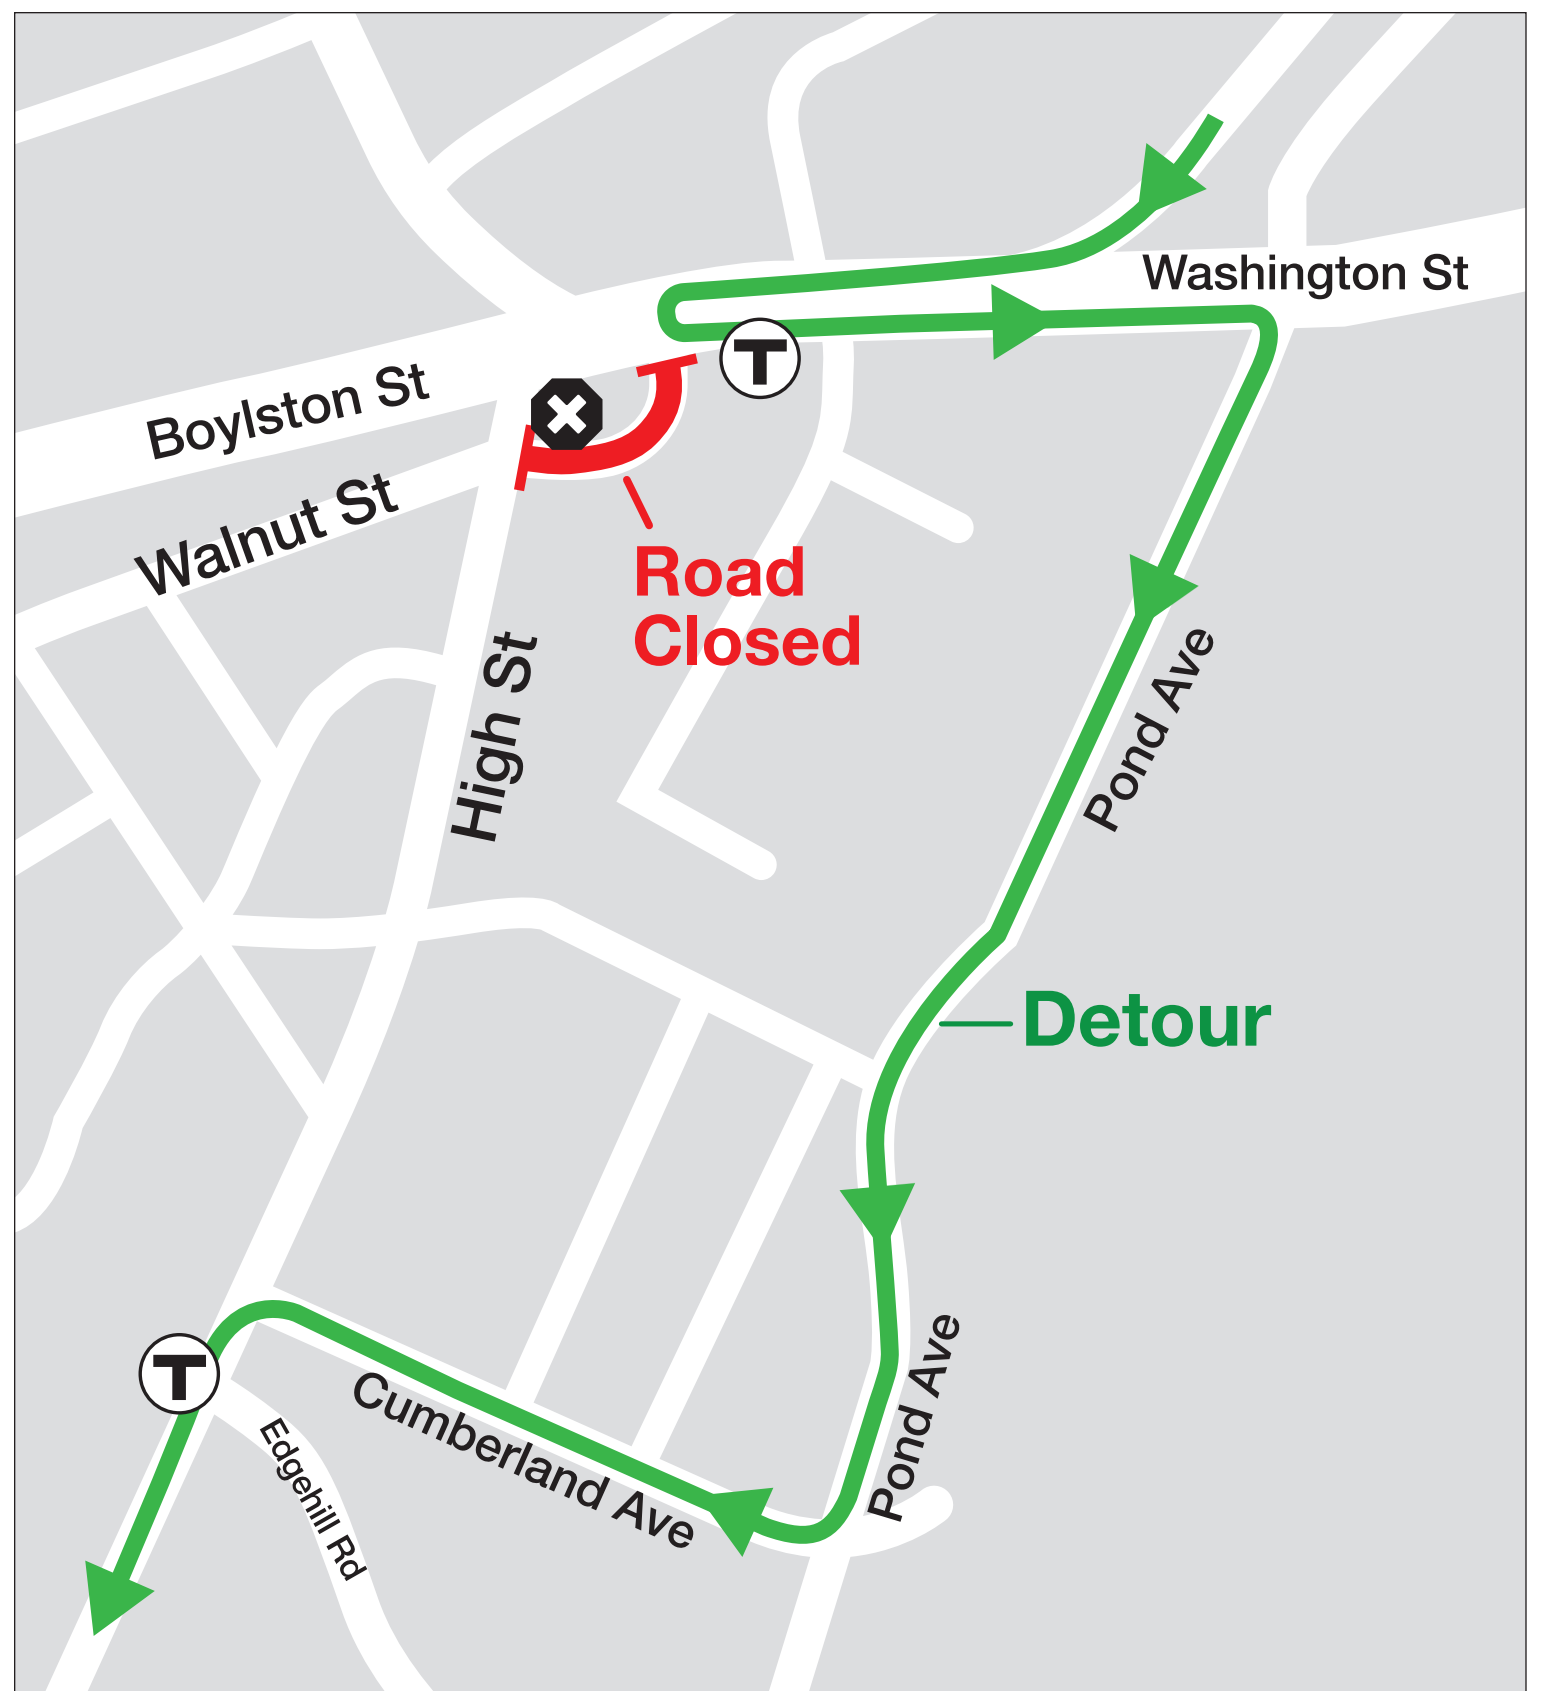

60

Stop Moved

WHEN

July 6–17, 2020

WHERE

Walnut St @ High St

WHAT

Walnut Street will be closed between High St and Washington St, causing Route 60 outbound service to divert to Pond Avenue and Cumberland Avenue. Outbound service to stop Walnut St @ High St will shift to stop Washington St @ Walnut St.