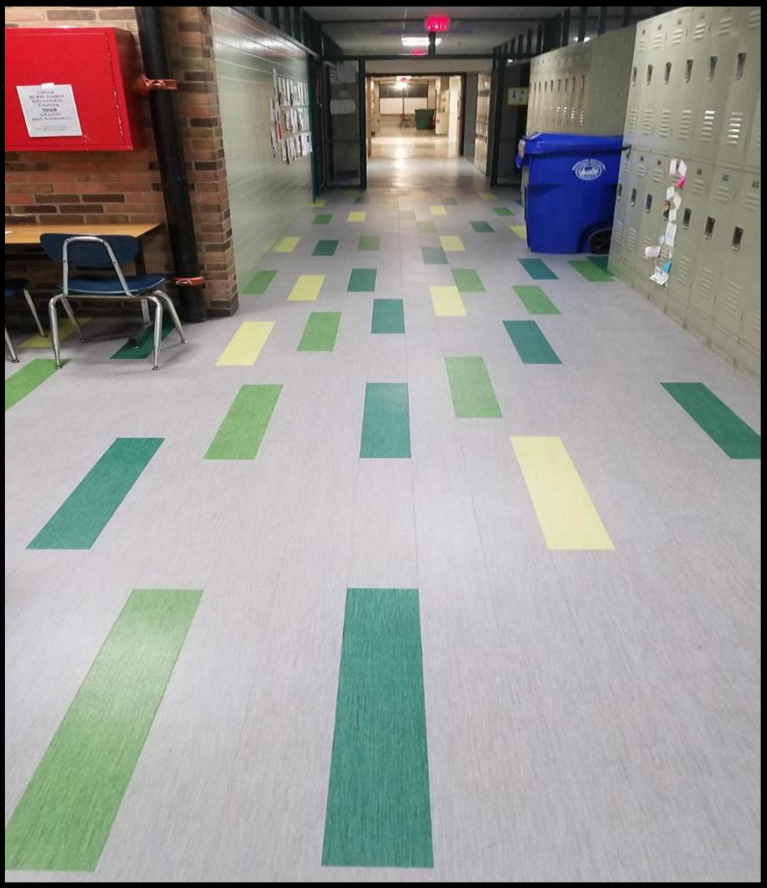

Heath School Hall Tiles

\$14,955.88