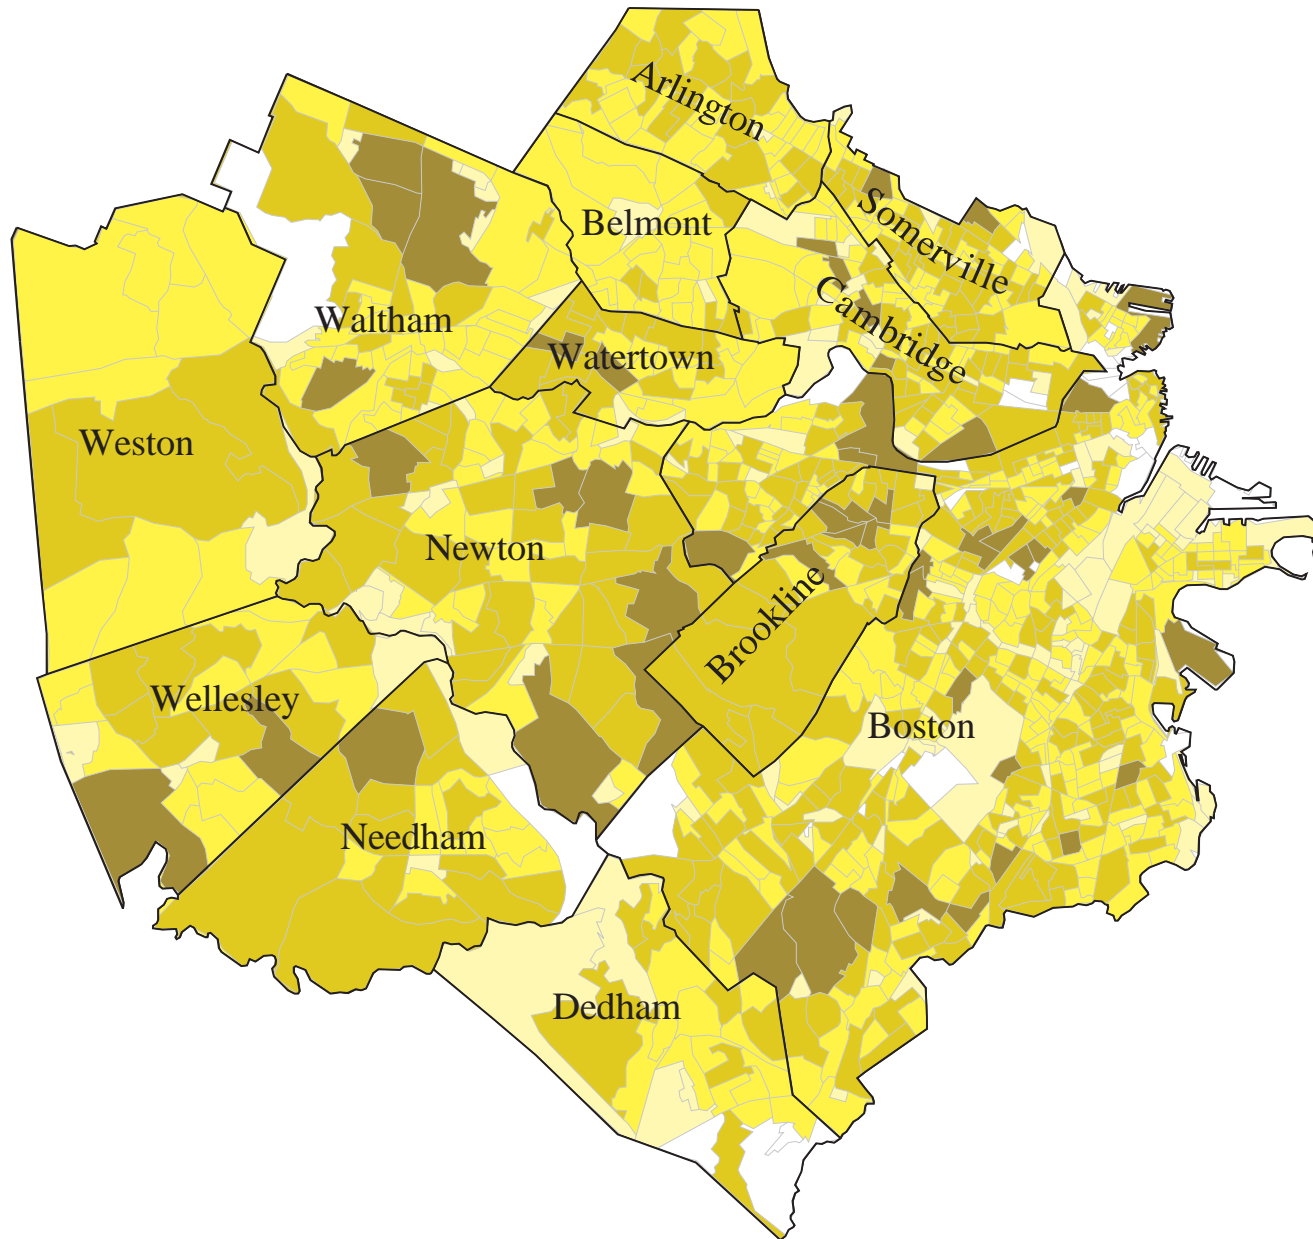

Total Population by Blockgroups, 1990

Brookline and Surrounding Communities

Total Population, 1990

Arlington	44,630
Belmont	24,720
Boston	574,283
Brookline	54,718
Cambridge	95,802
Dedham	23,782
Needham	27,557
Newton	82,585
Somerville	76,210
Waltham	57,878
Watertown	33,284
Wellesley	26,615
Weston	10,200

Scale 1:47000

DATA SOURCES:
 Bureau of the Census, 1990
 Town of Brookline
CREATED BY:
 Adrienn Jankovics and Derek Dupras
 Laboratory of Geographic Information Technologies
 University of Massachusetts Boston
DATE:
 December 10, 1997