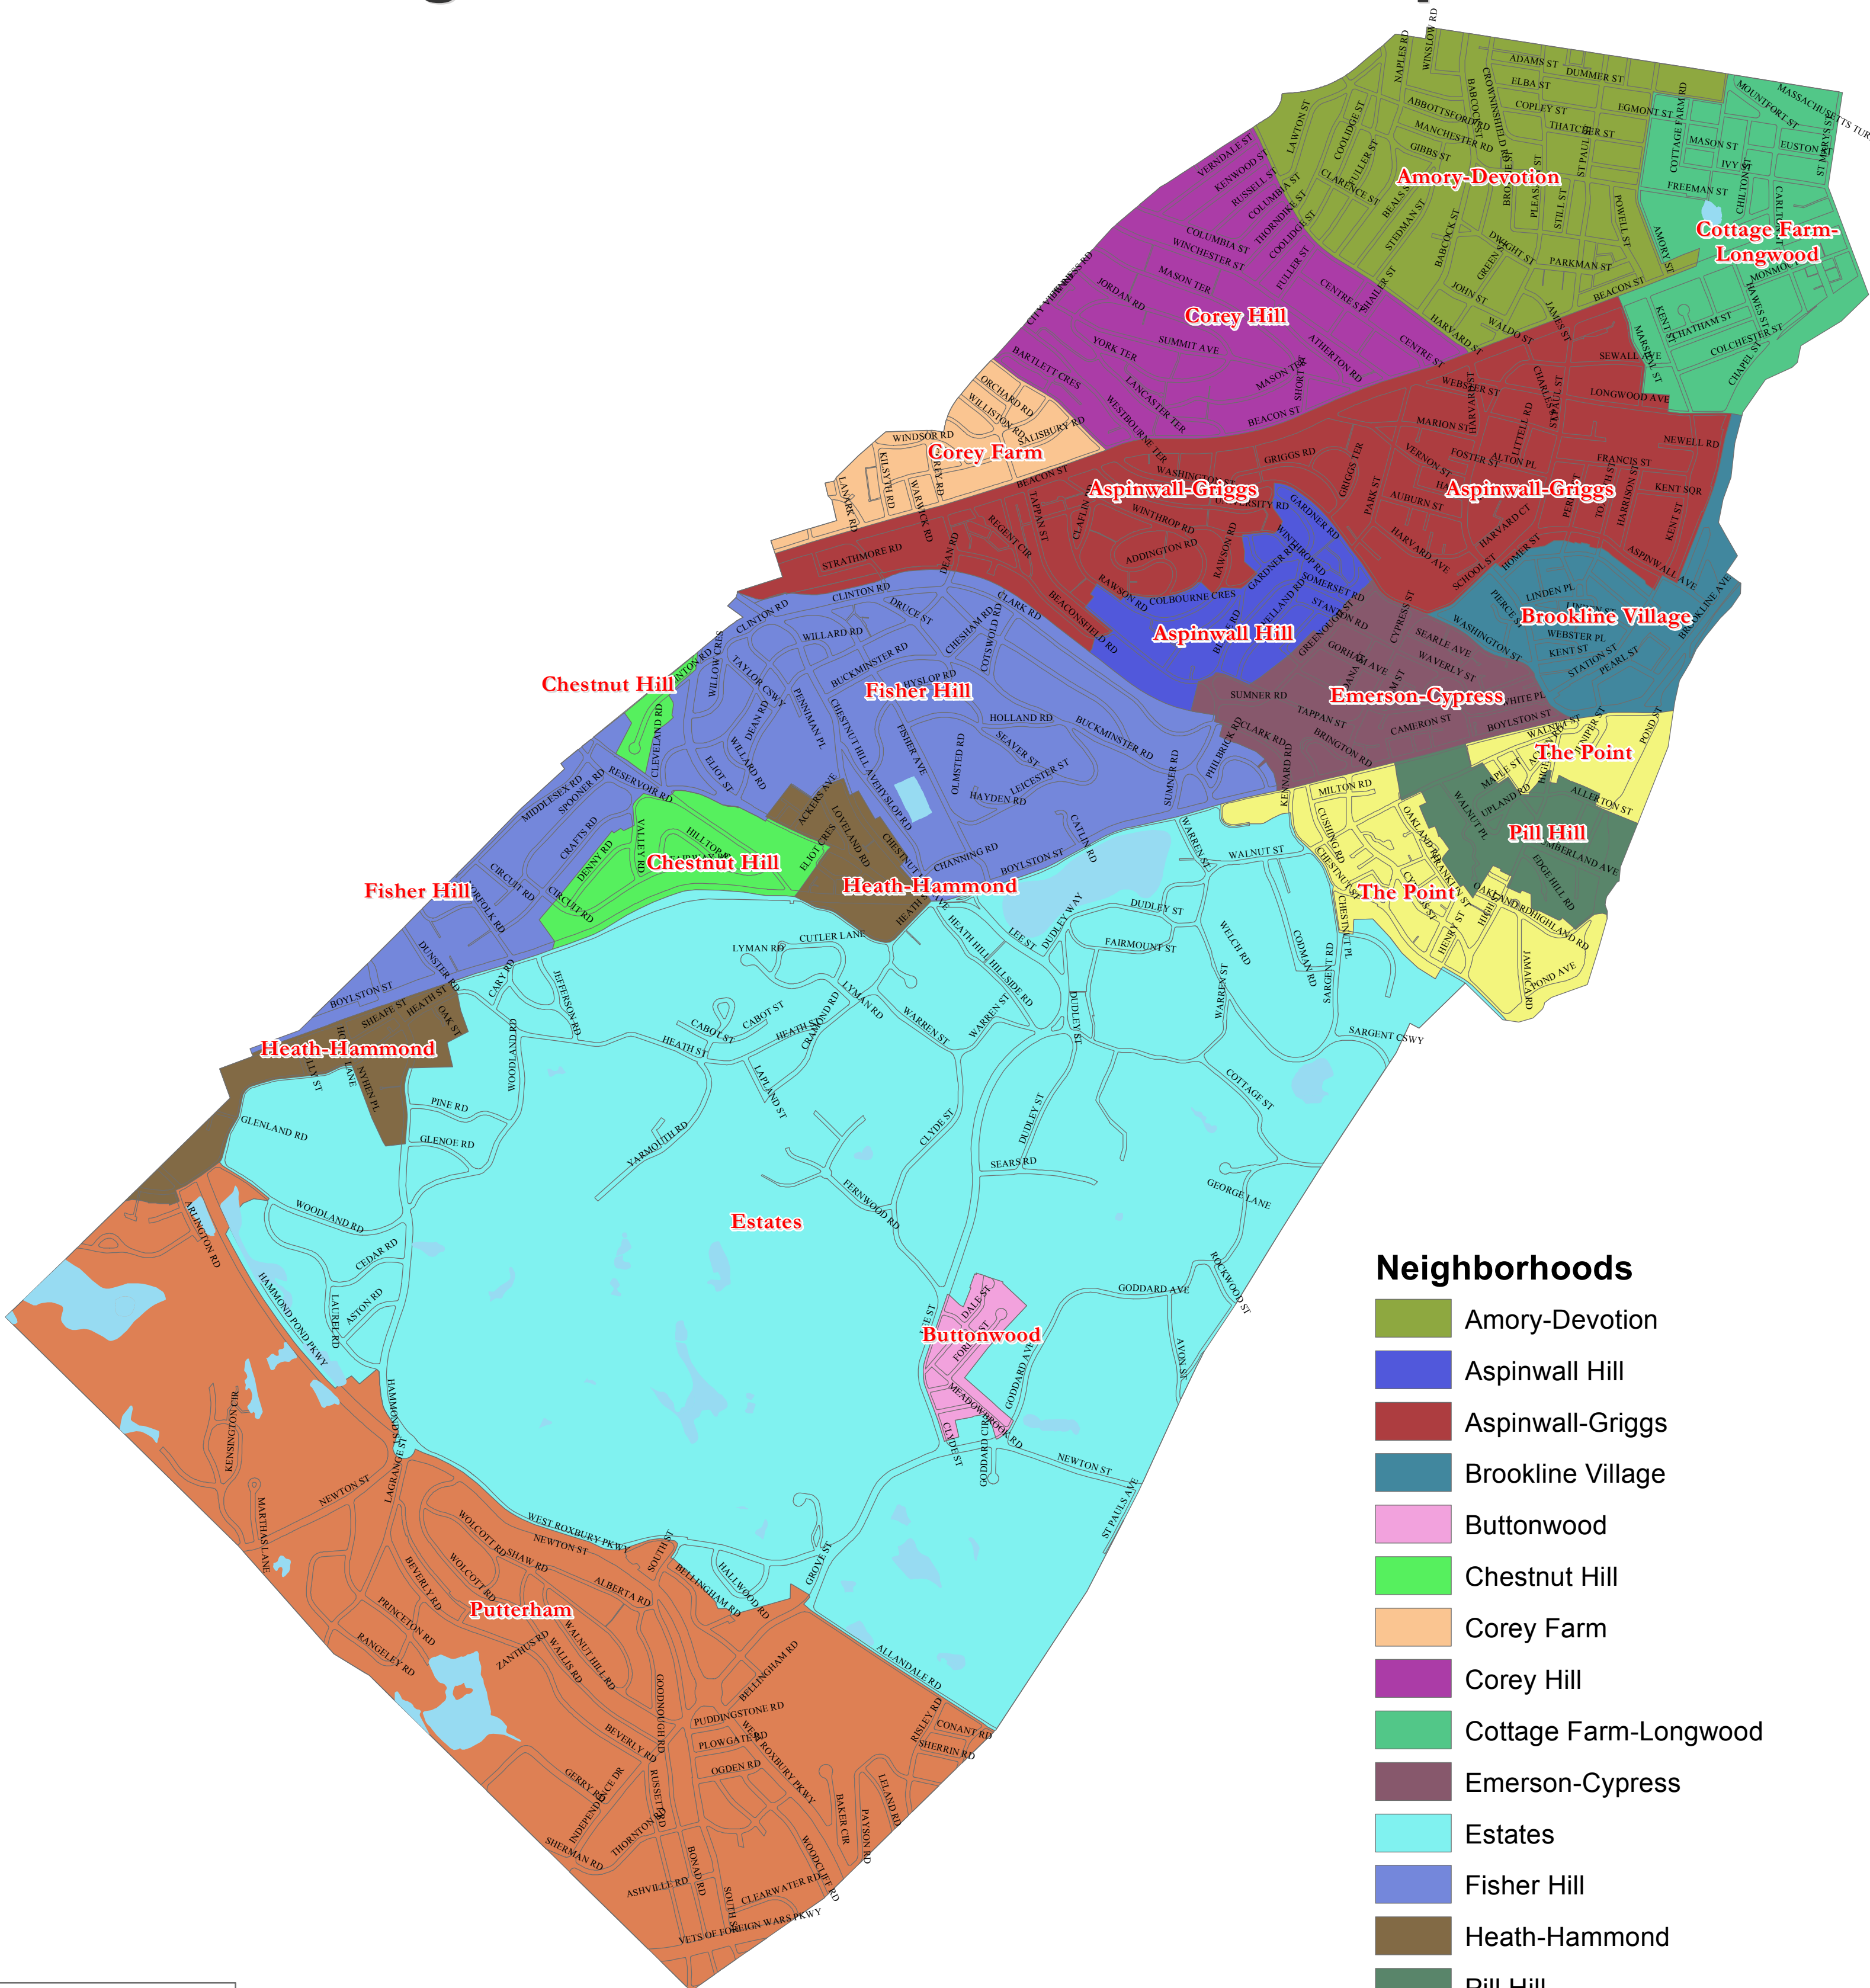

Town of Brookline Neighborhood Tax Map

Neighborhoods

- Amory-Devotion
- Aspinwall Hill
- Aspinwall-Griggs
- Brookline Village
- Buttonwood
- Chestnut Hill
- Corey Farm
- Corey Hill
- Cottage Farm-Longwood
- Emerson-Cypress
- Estates
- Fisher Hill
- Heath-Hammond
- Pill Hill
- Putterham
- The Point